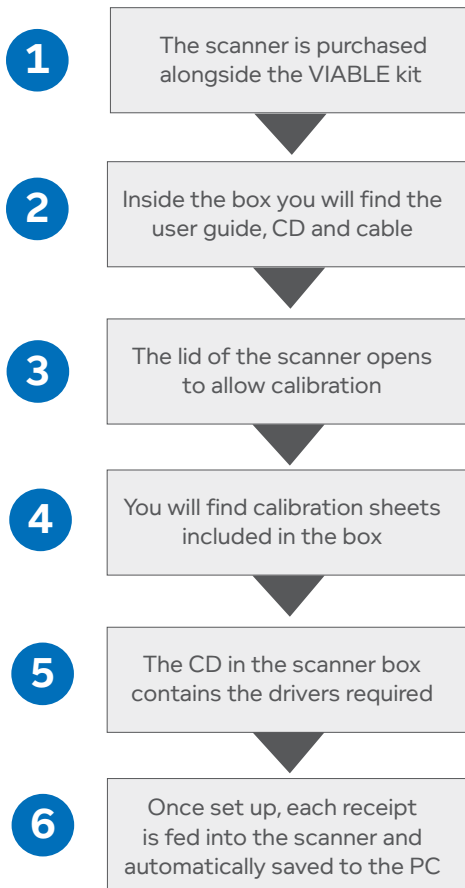

Vantiv VIABLE

Introducing a new innovation in the EMV testing process

Brother DS 620 Mobile Receipt Scanner

Brother DS 620 Mobile Receipt Scanner

- Forms an integral part of your EMV (VIABLE) test kit
- Gives greater control and flexibility to your EMV testing process
- Significantly reduces testing time

Easily scans receipts for submission with your test results!

- Ideal for desktop or on-the-go
- Powered via the included USB cable – no wall outlet needed
- Compact and lightweight, measuring under 12" in length and weighing less than 1lb
- Scans in colour or black/white
- Windows and Mac compatible